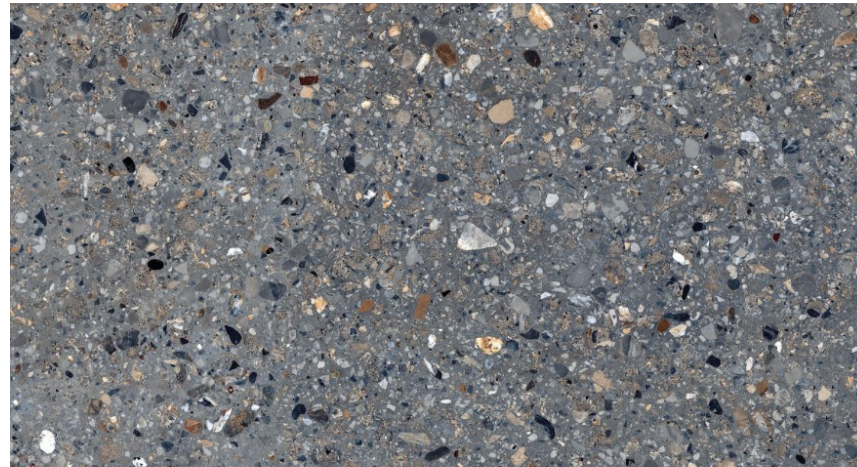

ST³ Architectural

Dolomite

3 Colours
2 Finishes
4 Sizes

STB Architectural

Dolomite

3DOL101

3DOL102

3DOL103

Sizes and finishes

| Size | 600x600 | 600x600 | 1200x600 | 1200x1200 | 1200x1200 | 2780x1200 |
|-----------|---------|---------|----------|-----------|-----------|-----------|
| Thickness | 9mm | 20mm | 9mm | 9mm | 20mm | 6mm |
| 3DOL101 | * | ~ | * | * | ~ | * |
| 3DOL102 | * | | * | * | | |
| 3DOL103 | * | | * | * | | |

Finishes: Natural R9A * Antislip R11C ~

Please speak with your Area manager to request samples.

STB Architectural