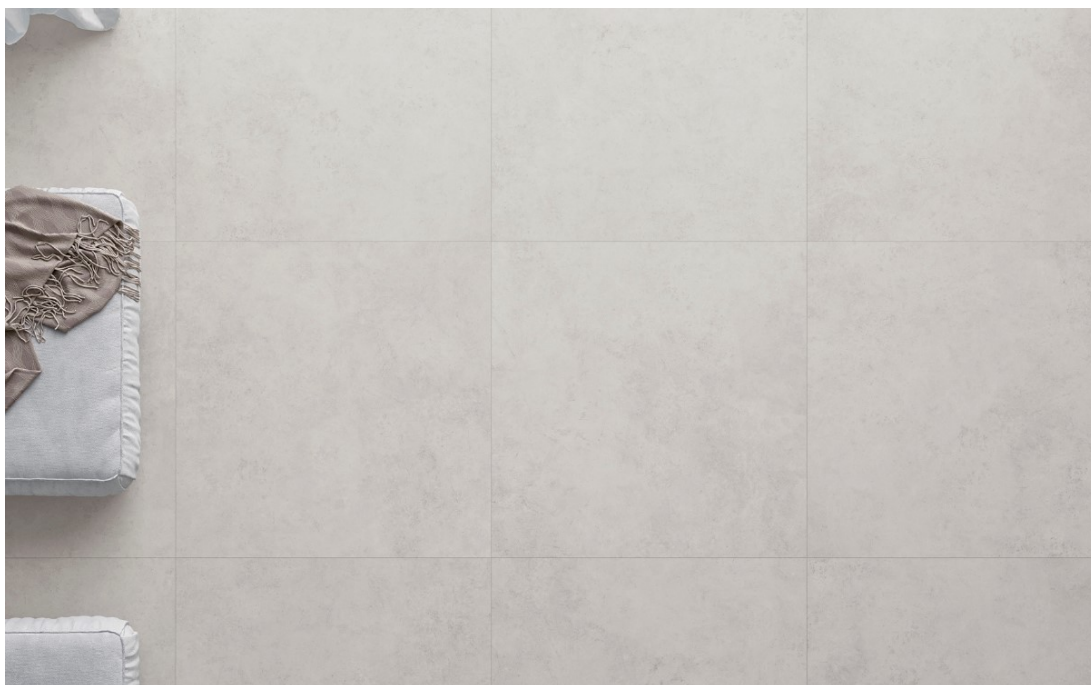

ST³ Architectural

Galway

3 Colours
3 Finishes
6 Sizes

3GLW101

3GLW102

3GLW103

Sizes and finishes

| Size | 600x300 | 600x600 | 900x450 | 900x900 | 1200x1200 | 2600x1200 | 1200x1200 |
|-----------|---------|---------|---------|---------|-----------|-----------|-----------|
| Thickness | 10mm | 10mm | 10mm | 10mm | 10mm | 6mm | 10mm |
| 3GLW101 | * ~ | * ~ | * ~ | * ~ | + ~ | * | + ~ |
| 3GLW102 | * ~ | * ~ | * ~ | * ~ | + ~ | * | + ~ |
| 3GLW103 | * ~ | * ~ | * ~ | * ~ | + ~ | * | + ~ |

Finishes: Natural R9A * Natural R10 + R11 A+B+C ~

Low slip potential
 BS:7976 1-3 Pendulum

Please speak with your Area manager to request samples.