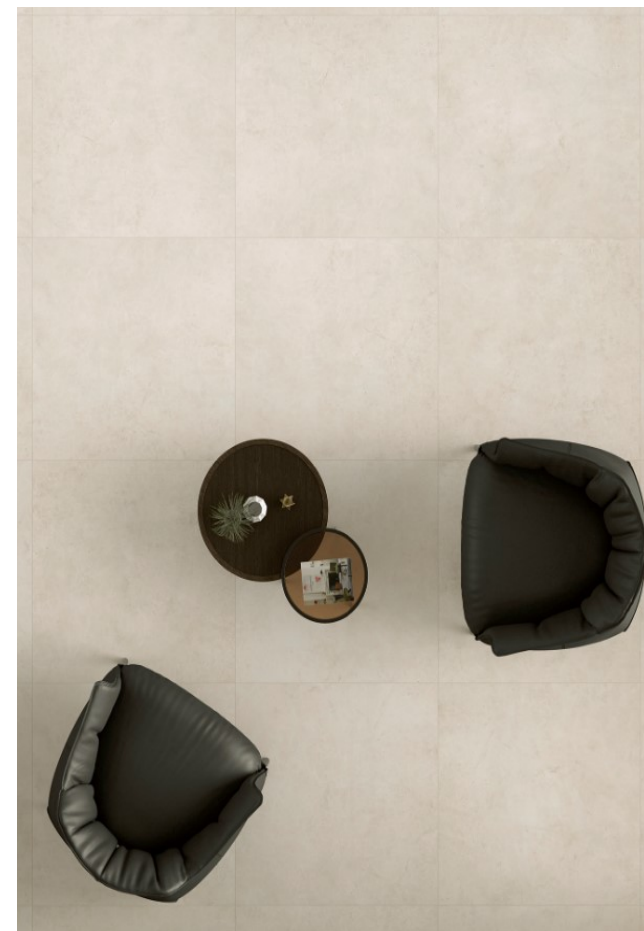

ST³ Architectural

Galway

3 Colours
3 Finishes
6 Sizes

3GLW101

3GLW102

3GLW103

Sizes and finishes

| Size | 600x300 | 600x600 | 900x450 | 900x900 | 1200x1200 | 2600x1200 | 1200x1200 |
|-----------|---------|---------|---------|---------|-----------|-----------|-----------|
| Thickness | 10mm | 10mm | 10mm | 10mm | 10mm | 6mm | 10mm |
| 3GLW101 | * ~ | * ~ | * ~ | * ~ | + ~ | * | + ~ |
| 3GLW102 | * ~ | * ~ | * ~ | * ~ | + ~ | * | + ~ |
| 3GLW103 | * ~ | * ~ | * ~ | * ~ | + ~ | * | + ~ |

Finishes: Natural R9A * Natural R10 + R11 A+B+C ~

Low slip potential
 BS:7976 1-3 Pendulum

Please speak with your Area manager to request samples.