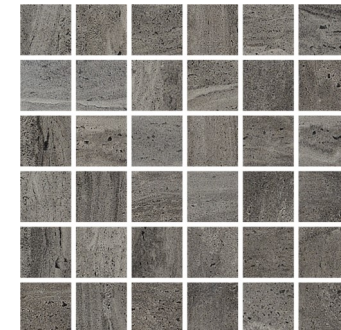

Décor C—300x300