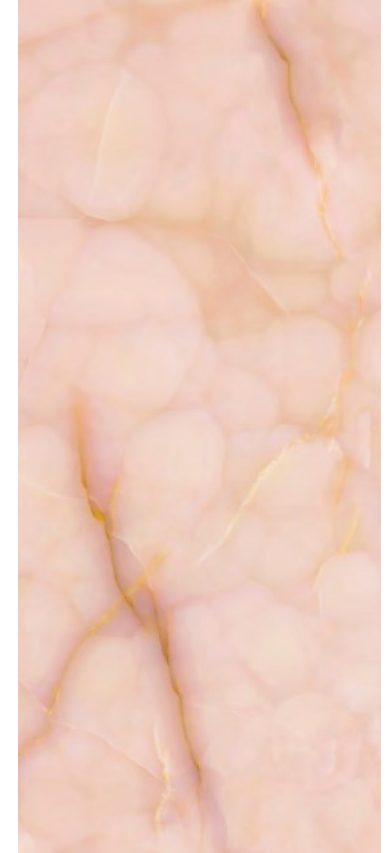

ST<sup>B</sup> Architectural

Geology

5 Colours  
3 Finishes  
4 Sizes

3GYG101

3GYG102

3GYG103

3GYG104

3GYG105

## Sizes and finishes

Size	1200x600	1200x1200	1200x1200	1800x900	2780x1200
Thickness	9mm	6.5mm	9mm	9mm	9mm
3GYG101	• /	* /	*	* /	/
3GYG102	• /	/			
3GYG103	• /	/			
3GYG104	• /	/			
3GYG105	• /	/			

Finishes: Natural R9 \* Silktech R10B • Lappato /

## Decors & special pieces

Mosaic 300x300  
Available in all colours  
Silktech & Lappato

Weave Mosaic 300x300  
Available in all colours  
Silktech & Lappato

Please speak with your Area manager to request samples.