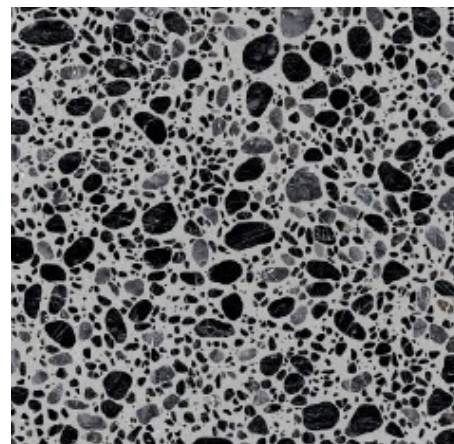

ST<sup>B</sup> Architectural

Iconic

- 6 Colours
- 4 Effects
- 4 Sizes
- 2 Finishes

3ICO101

3ICO102

3ICO103

1200x600mm—Natural & Antislip

600x600mm Natural

3ICO118

3ICO119

3ICO120

3ICO121

3ICO122

3ICO123

3ICO124

1200x600mm—Natural & Antislip

600x600mm Natural

600x300mm Natural

Special pieces also available

30x30mm Mosaics also available (300x300mm Mesh)