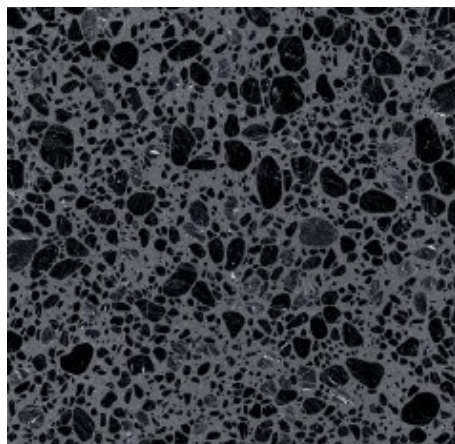

ST<sup>B</sup> Architectural

Iconic

- 6 Colours
- 4 Effects
- 4 Sizes
- 2 Finishes

3ICO101

3ICO102

3ICO103

1200x600mm—Natural & Antislip

600x600mm Natural

3ICO118

3ICO119

3ICO120

3ICO121

3ICO122

3ICO123

3ICO124

1200x600mm—Natural & Antislip

600x600mm Natural

600x300mm Natural

Special pieces also available

30x30mm Mosaics also available (300x300mm Mesh)