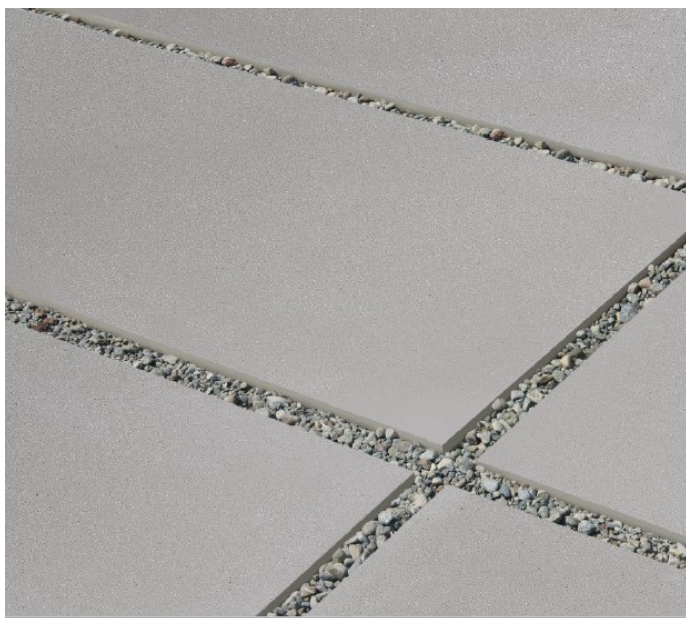

600x600mm Natural

600x300mm Natural

Special pieces also available

30x30mm Mosaics also available (300x300mm Mesh)

## 20MM

20mm Porcelain available in Colours:

3ICO105

3ICO106

1200x600mm—Natural R11

STB Architectural