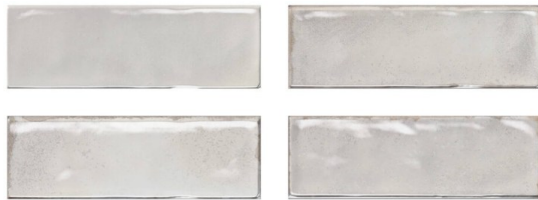

ST^B Architectural

Mediterranean

7 Colours

1 Finish

1 Size

STB Architectural

STB Architectural

5MDT101

Appearance: Rustic

Material: Ceramic

Shade Variation: V3

Sizes and finishes

Size	200x65
Thickness	8mm
All colours	/

Glossy /

Please speak with your Area manager to request samples.