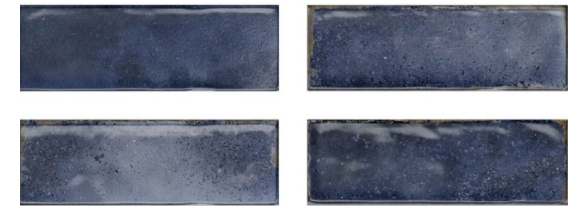

ST^B Architectural

Mediterranean

7 Colours

1 Finish

1 Size

STB Architectural

STB Architectural

5MDT101

5MDT102

5MDT103

5MDT104

5MDT105

5MDT106

5MDT107

ST Architectural

Mediterranean

Appearance: Rustic

Material: Ceramic

Shade Variation: V3

Sizes and finishes

Size	200x65
Thickness	8mm
All colours	/

Glossy /

Please speak with your Area manager to request samples.