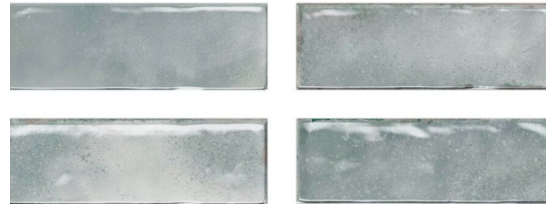

ST^B Architectural

Mediterranean

7 Colours

1 Finish

1 Size

STB Architectural

STB Architectural

5MDT101

Appearance: Rustic

Material: Ceramic

Shade Variation: V3

Sizes and finishes

Size	200x65
Thickness	8mm
All colours	/

Glossy /

Please speak with your Area manager to request samples.