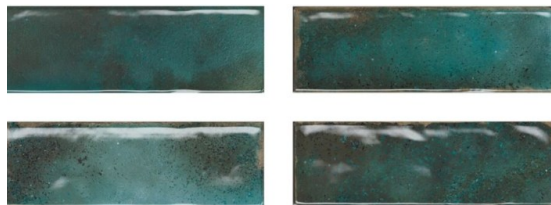

ST^B Architectural

Mediterranean

7 Colours

1 Finish

1 Size

STB Architectural

STB Architectural

5MDT101

5MDT102

5MDT103

5MDT104

5MDT105

5MDT106

5MDT107

ST Architectural

Mediterranean

Appearance: Rustic

Material: Ceramic

Shade Variation: V3

Sizes and finishes

Size	200x65
Thickness	8mm
All colours	/

Glossy /

Please speak with your Area manager to request samples.