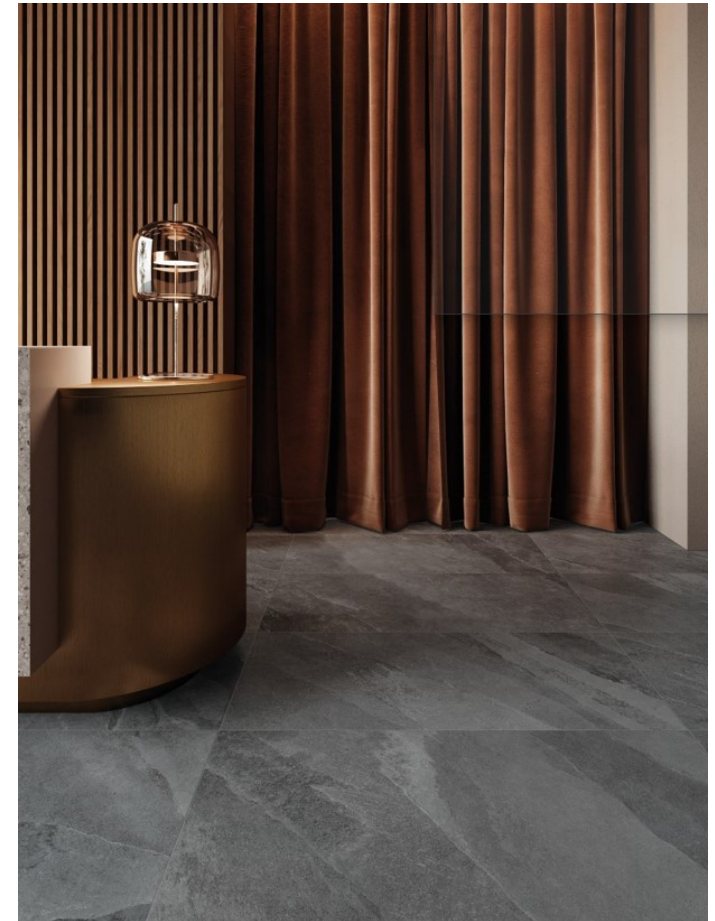

Sizes available

Nominal Size (mm)	600x100	600x300	600x600	600x600	1200x300	1200x600	1200x600	1200x1200
	9mm	9mm	9mm	20mm	9mm	9mm	20mm	9mm
3RIV001	*	* ~	*	~	*	*	~	*
3RIV002	*	* ~	*	~	*	*	~	*
3RIV003	*	* ~	*	~	*	*	~	*
3RIV004	*	* ~	*	~	*	*	~	*
3RIV005	*	* ~	*	~	*	*	~	*

Matt R10 B * Structured R11 C ~

Low slip potential
BS:7976 1-3 Pendulum

Please speak with your Area manager to request samples.