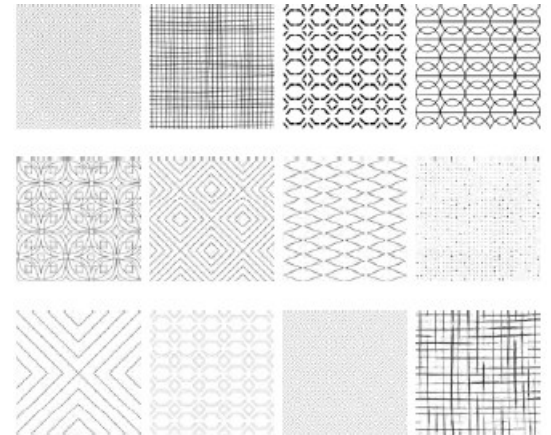

Suitable for use on walls only

5SQH101

5SQH106

5SQH104

5SQH105

5SQH102

5SQH108

5SQH109

5SQH103

5SQH107

Mixed decors available as a random mix only. Each pattern is not sold individually.

5SQH101-D

5SQH106-D

5SQH104-D

5SQH105-D

5SQH102-D

5SQH108-D

5SQH109-D

5SQH103-D

5SQH107-D

Décor patterns using 300x100mm

Décor patterns using 200x200mm

Please speak with your Area manager to request samples.

STB Architectural