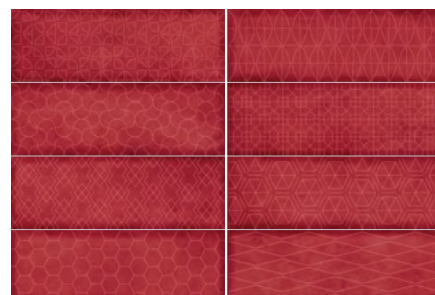

ST^B Architectural

Squash

9 Colours

1 Finish

2 Sizes

STB Architectural

Gloss finish

Sizes available: 300x100mm & 200x200mm

Suitable for use on walls only

5SQH101

5SQH106

5SQH104

5SQH105

5SQH102

5SQH108

5SQH109

5SQH103

5SQH107

Mixed decors available as a random mix only. Each pattern is not sold individually.

5SQH101-D

5SQH106-D

5SQH104-D

5SQH105-D

5SQH102-D

5SQH108-D

5SQH109-D

5SQH103-D

5SQH107-D

Décor patterns using 300x100mm

Décor patterns using 200x200mm

Please speak with your Area manager to request samples.

STB Architectural