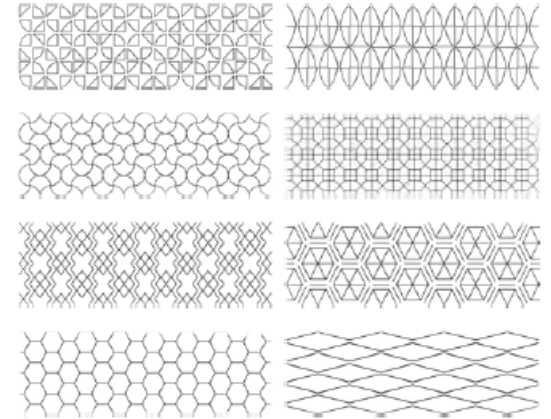

Suitable for use on walls only

5SQH101

5SQH106

5SQH104

5SQH105

5SQH102

5SQH108

5SQH109

5SQH103

5SQH107

Mixed decors available as a random mix only. Each pattern is not sold individually.

5SQH101-D

5SQH106-D

5SQH104-D

5SQH105-D

5SQH102-D

5SQH108-D

5SQH109-D

5SQH103-D

5SQH107-D

Décor patterns using 300x100mm

Décor patterns using 200x200mm

Please speak with your Area manager to request samples.

STB Architectural