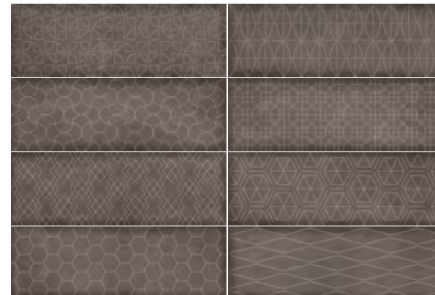

ST^B Architectural

Squash

9 Colours

1 Finish

2 Sizes

STB Architectural

Gloss finish

Sizes available: 300x100mm & 200x200mm

Suitable for use on walls only

5SQH101

5SQH106

5SQH104

5SQH105

5SQH102

5SQH108

5SQH109

5SQH103

5SQH107

Mixed decors available as a random mix only. Each pattern is not sold individually.

5SQH101-D

5SQH106-D

5SQH104-D

5SQH105-D

5SQH102-D

5SQH108-D

5SQH109-D

5SQH103-D

5SQH107-D

Décor patterns using 300x100mm

Décor patterns using 200x200mm

Please speak with your Area manager to request samples.

STB Architectural