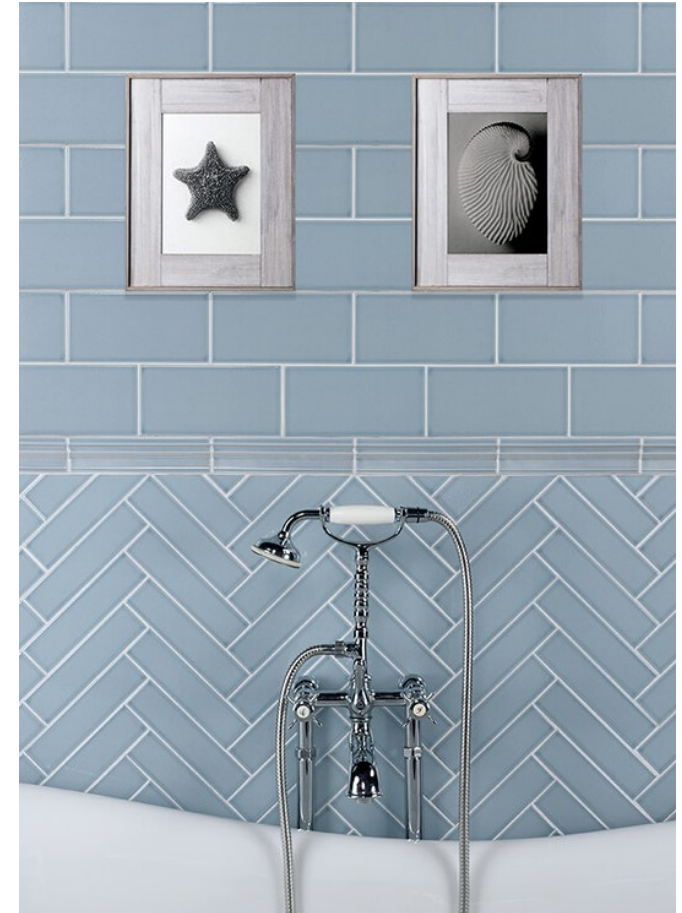

5VSN108

5VSN105

5VSN106

5VSN108 Bevelled Edge
Bevelled edge available in all colours

Sizes and finishes

Size	75x75	100x50	150x75	150x150	200x50	200x100
Thickness	7mm	7mm	7mm	7mm	7mm	7mm
5VSN101	□	/□	/□	/	/	/
5VSN102	□	/□	/□	/	/	/
5VSN103			/□		/	/
5VSN104	□		/□	/		
5VSN105	□		/□	/		
5VSN106	□		/□	/		
5VSN107	□		/□	/		
5VSN108			/□		/	/

Gloss / Bevelled Edge □

Please note: This range has 29 different complimentary pieces .

Please speak with your Area manager to request samples.